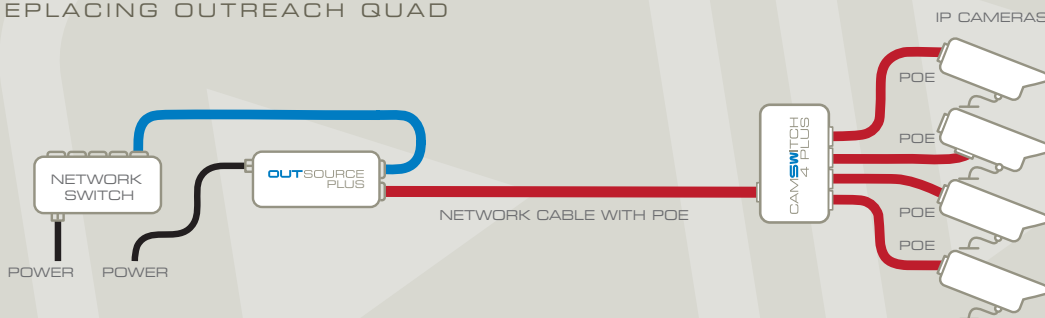

PRODUCT CHANGE NOTIFICATION

CAMSWITCH 4 PLUS is a direct replacement for OUTREACH Quad and OUTREACH Quad Lite...

CAMSWITCH 4 PLUS is a direct drop-in replacement for all OUTREACH Quad and OUTREACH Quad Lite applications

CAMSWITCH™ 4 PLUS

802.3AT POE NETWORK SWITCH

- 802.3at POE Plus support
- No power class restrictions
- Extra surge protection and reliability
- 802.3at POE Plus input on one channel

REPLACING OUTREACH QUAD LITE

REPLACING OUTREACH QUAD

OLD PART CODE	OLD PRODUCT NAME	NEW PART CODE	NEW PRODUCT NAME	EXTENDS
VOR-ORQ	OUTREACH QUAD	VCS-4P1	CAMSWITCH 4 Plus	POE & Data
VOR-ORQL	OUTREACH QUAD LITE	VCS-4P1	CAMSWITCH 4 Plus	Data only