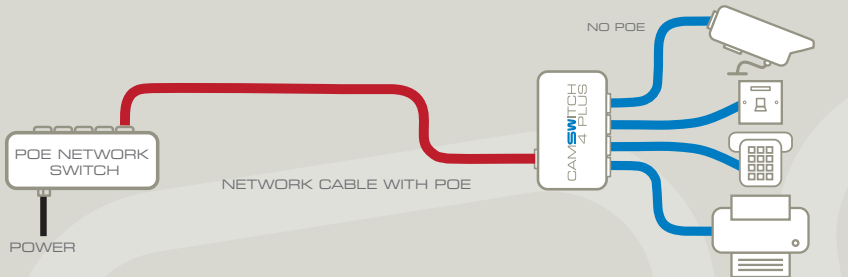

PRODUCT CHANGE NOTIFICATION

CAMSWITCH 4 PLUS is a direct replacement for OUTREACH Quad and OUTREACH Quad Lite...

CAMSWITCH 4 PLUS is a direct drop-in replacement for all OUTREACH Quad and OUTREACH Quad Lite applications

CAMSWITCH™ 4 PLUS

802.3AT POE NETWORK SWITCH

- 802.3at POE Plus support
- No power class restrictions
- Extra surge protection and reliability
- 802.3at POE Plus input on one channel

REPLACING OUTREACH QUAD LITE

REPLACING OUTREACH QUAD

OLD PART CODE	OLD PRODUCT NAME	NEW PART CODE	NEW PRODUCT NAME	EXTENDS
VOR-ORQ	OUTREACH QUAD	VCS-4P1	CAMSWITCH 4 Plus	POE & Data
VOR-ORQL	OUTREACH QUAD LITE	VCS-4P1	CAMSWITCH 4 Plus	Data only