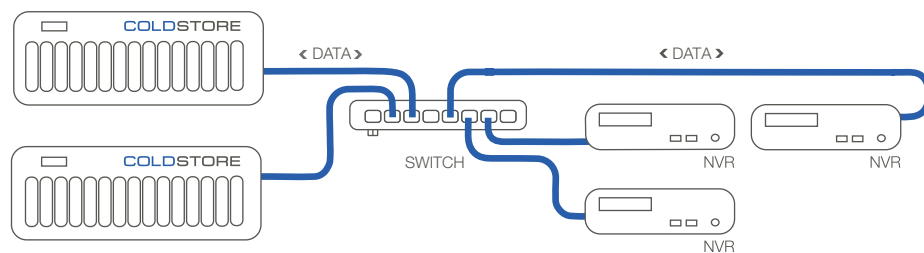

NVRs write to COLDSTORE Colossus across the network. Multiple recorders can write to a single COLDSTORE, or one recorder can write to multiple COLDSTORES if required.

In principle, individual video streams can be routed to any COLDSTORE on the network as required under the control of the third party recording system.