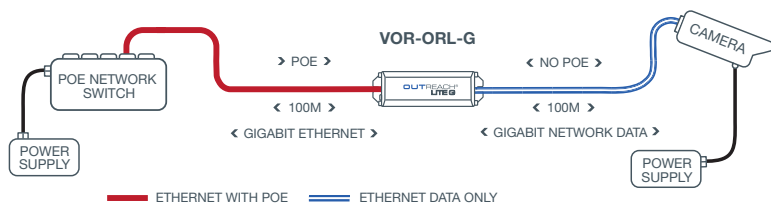

For longer Ethernet runs, Veracity recommends LONGSPAN long distance point-to-point devices, which can achieve 100Base-TX connections with POE at up to 820m (2,690ft).

No restrictions

Because OUTREACH Max G and OUTREACH Lite G simply restore the network connection every 100 metres, the full bandwidth of gigabit Ethernet is maintained across the entire link. This maximises performance and transparency, with no risk of a reduced or unpredictable bandwidth, even at distances of several hundred metres or more.

OUTREACH Lite G APPLICATION DIAGRAMS

Diagram 1. OUTREACH Lite G is powered by POE, so it can double Ethernet range without requiring a local power outlet.

Diagram 2. If there is no POE available, upgrade the link with Veracity's low cost POE injector OUTSOURCE 30.

Application | OUTREACH Lite G extends Ethernet range reliably in buildings easily and quickly with no disruption to every day operation.

For more information, read Veracity's 'Long range Ethernet extension' white paper on the Veracity website