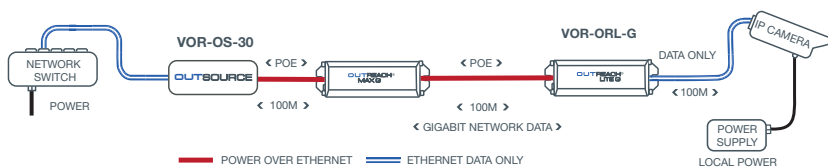

For longer Ethernet runs, Veracity recommends LONGSPAN long distance point-to-point devices, which can achieve 100Base-TX connections with POE at up to 820m (2,690ft).

No restrictions

Because OUTREACH Max G and OUTREACH Lite G simply restore the network connection every 100 metres, the full bandwidth of gigabit Ethernet is maintained across the entire link. This maximises performance and transparency, with no risk of a reduced or unpredictable bandwidth, even at distances of several hundred metres or more.

OUTREACH Lite G APPLICATION DIAGRAMS

Diagram 1. OUTREACH Lite G is powered by POE, so it can double Ethernet range without requiring a local power outlet.

Diagram 2. If there is no POE available, upgrade the link with Veracity's low cost POE injector OUTSOURCE 30.

Application | OUTREACH Lite G extends Ethernet range reliably in buildings easily and quickly with no disruption to every day operation.

For more information, read Veracity's 'Long range Ethernet extension' white paper on the Veracity website