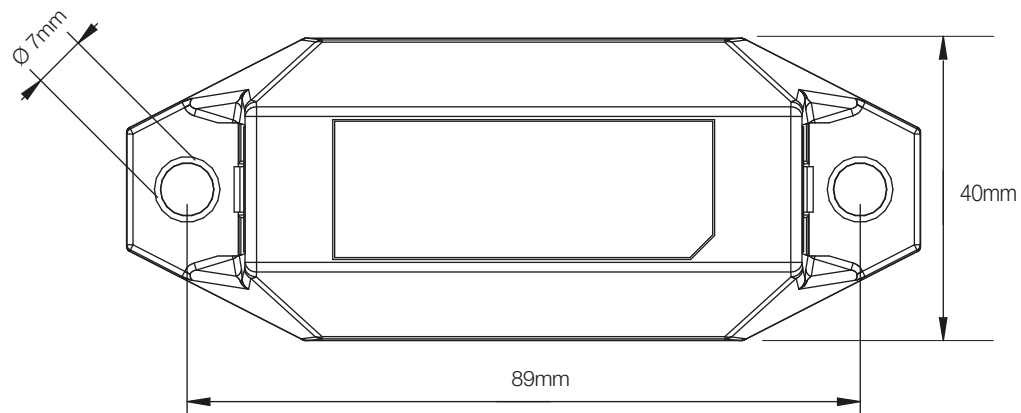

# OUTREACH®

Dimensioned Drawings  
Dimensions in mm

Product Name  
**OUTREACH MAX, OUTREACH LITE**

Veracity Product Codes VOR-ORM, VOR-ORL