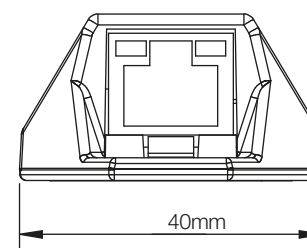

# OUTREACH®

Dimensioned Drawings  
Dimensions in mm

Product Name  
**OUTREACH MAX, OUTREACH LITE**

Veracity Product Codes VOR-ORM, VOR-ORL