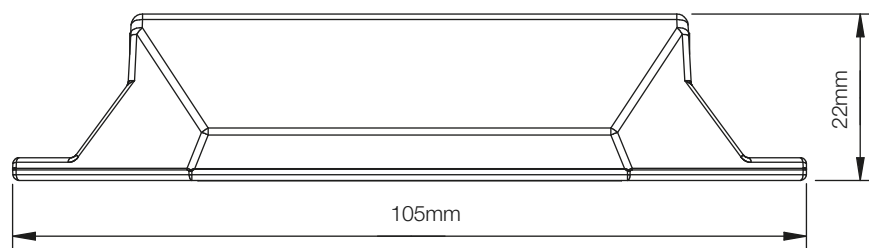

# OUTREACH®

Dimensioned Drawings  
Dimensions in mm

Product Name  
**OUTREACH MAX, OUTREACH LITE**

Veracity Product Codes VOR-ORM, VOR-ORL