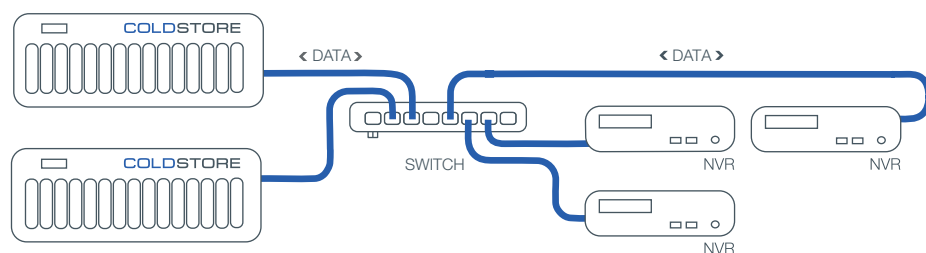

NVRs write to COLDSTORE Colossus across the network. Multiple recorders can write to a single COLDSTORE, or one recorder can write to multiple COLDSTORES if required.

In principle, individual video streams can be routed to any COLDSTORE on the network as required under the control of the third-party recording system.