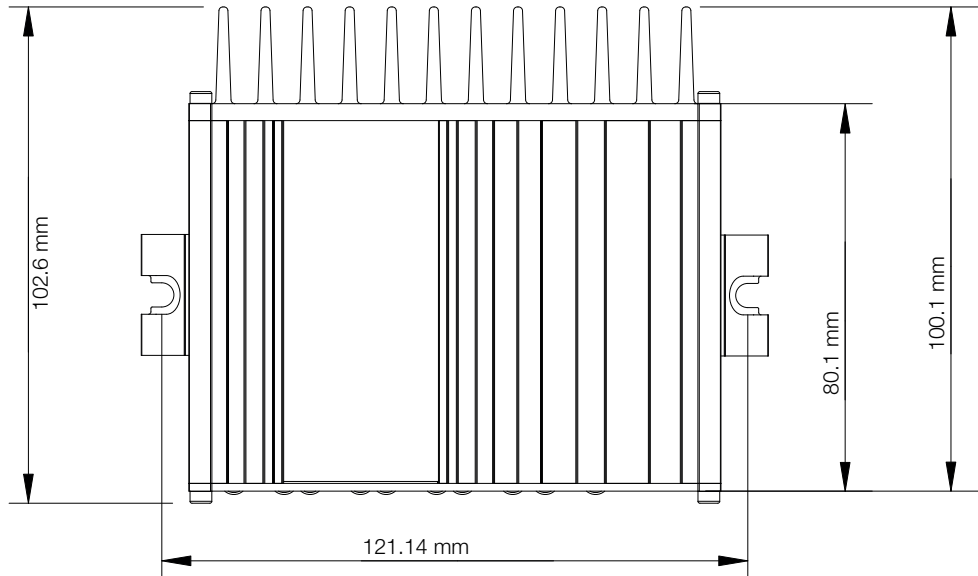

CAMSWITCH™ 8 MOBILE

Dimensioned Drawings
Dimensions in mm

Product Name
CAMSWITCH 8 MOBILE

Veracity Product Code

VCS-8P2-MOB

V1.1