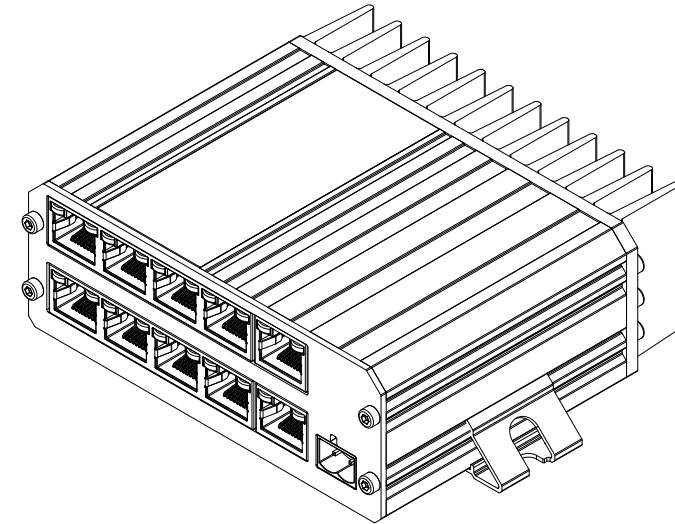

CAMSWITCH™ 8 MOBILE

Dimensioned Drawings
Dimensions in mm

Product Name
CAMSWITCH 8 MOBILE

Veracity Product Code

VCS-8P2-MOB

V1.1