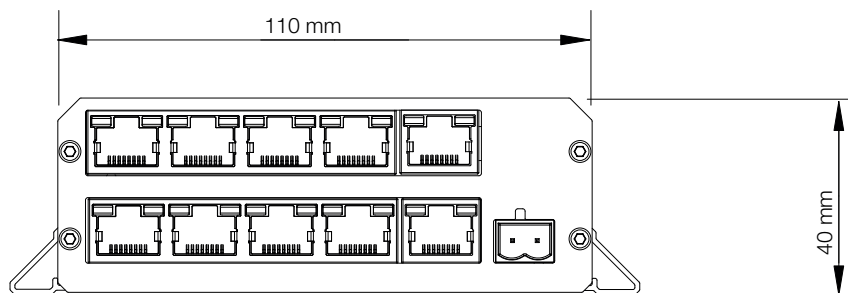

CAMSWITCH™ 8 MOBILE

Dimensioned Drawings
Dimensions in mm

Product Name
CAMSWITCH 8 MOBILE

Veracity Product Code

VCS-8P2-MOB

V1.1